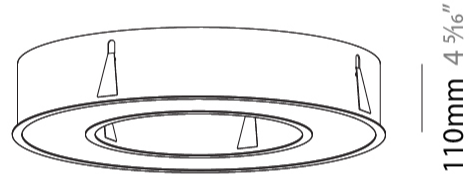

GENERAL

Series: Glorious
Subseries: Glorious
Brand: Prolicht
Division: Architectural
Mounting Type: Recessed
Mounting Location: Ceiling
Subcategory: Ambient

PHYSICAL

Shape: Round
Diameter (mm): 770
Diameter (in): 30 ⁵ / ₁₆
Height (mm): 110
Height (in): 4 ⁵ / ₁₆
Min. Recessing Depth (mm): 120
Min. Recessing Depth (in): 4 ³ / ₄
Light Distribution: Direct
Weight (kg): 9.285
Weight (lbs): 20.47
Diffuser: PMMA - Opal or Micro-Prism
Fixture Finish: SSR / BKV / CWI / CRY / HAB / UFT / ITA / RUA / FTG / MYG / LOD / PUS / FRO / FUP / KIA / POP / BLS / SPG / MEY / GOH / GUM / CHC / COM / ABZ / JAG / OBR / MOS / ROR
Fixture Material: Aluminum
Cut-out Measurements: 760mm / 29 15/16" x 440mm / 17 5/16"

Ø 428mm 16 ⁷/₈ "

Ø 770mm 30 ⁵/₁₆ "

110mm 4 ⁵/₁₆ "

760mm x 440mm
29 ¹⁵/₁₆" x 17 ⁵/₁₆"

120mm
4 ³/₄"

10 - 15mm
³/₈" - ⁹/₁₆"

A37500-

PROJECT _____

GENERAL

Series: Glorious
 Subseries: Glorious
 Brand: Prolicht
 Division: Architectural
 Mounting Type: Recessed
 Mounting Location: Ceiling
 Subcategory: Ambient

PHYSICAL

Shape: Round
 Diameter (mm): 1570
 Diameter (in): 61 ¹³/₁₆
 Height (mm): 110
 Height (in): 4 ⁵/₁₆
 Min. Recessing Depth (mm): 120
 Min. Recessing Depth (in): 4 ³/₄
 Light Distribution: Direct
 Weight (kg): 16.624
 Weight (lbs): 36.65
 Diffuser: PMMA - Opal or Micro-Prism
 Fixture Finish: SSR / BKV / CWI / CRY / HAB / UFT / ITA / RUA / FTG / MYG / LOD / PUS / FRO / FUP / KIA / POP / BLS / SPG / MEY / GOH / GUM / CHC / COM / ABZ / JAG / OBR / MOS / ROR
 Fixture Material: Aluminum
 Cut-out Measurements: 1560mm / 61 7/16" x 1240mm / 48 13/16"